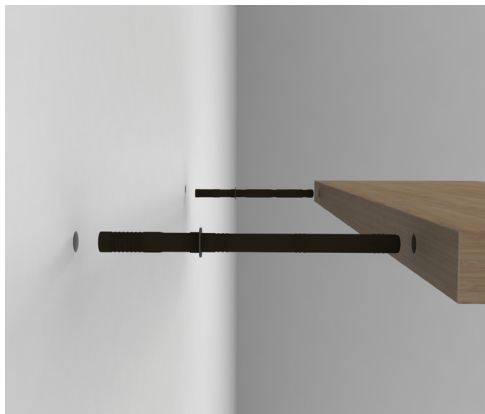

SHELF ACCESSORIES

Reggimensola a scomparsa per cartongesso (portata 10 kg cadauno con mensola prof.31)

Floating shelf bracket for plasterboard (load 10 kg each with 31 cm deep shelf)

cadauno (each)

CODICE / CODE No.

08610407

Reggimensola a scomparsa per muro (portata 10 kg cadauno con mensola prof.31)

Floating shelf bracket for wall (load 10 kg each with 31 cm deep shelf)

cadauno (each)

08610400