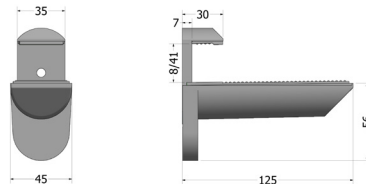

08610453R
08610453B
08610453N
08610453G
08610453S

ACCESSORI PER MENSOLE

SHELF ACCESSORIES

Reggimensola Kaiman
(portata 20 kg cadauno
con mensola prof.31)

Kaiman shelf bracket
(load 20 kg each
with 31 cm deep shelf)

CODICE / CODE No.

Reggimensola Kaiman
(portata 20 kg cadauno
con mensola vetro prof.31)
N.B.: vetro minimo sp.12 mm

Kaiman shelf bracket
(load 20 kg each with
31 cm deep glass shelf)
**Note: minimum glass
thickness 12 mm**