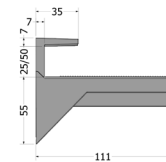

Reggimensola Kalabrone
(portata 20 kg cadauno
con mensola prof.31)

confezione da 2 pezzi
nichel satinato cadauno
cromo cadauno

pack of 2 pieces
satin nickel (each)
chrome (each)

08610435
08610436