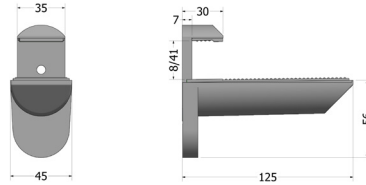

08610453R
08610453B
08610453N
08610453G
08610453S

ACCESSORI PER MENSOLE

SHELF ACCESSORIES

Reggimensola Kaiman
(portata 20 kg cadauno
con mensola prof.31)

Kaiman shelf bracket
(load 20 kg each
with 31 cm deep shelf)

CODICE / CODE No.

Reggimensola Kaiman
(portata 20 kg cadauno
con mensola vetro prof.31)
N.B.: vetro minimo sp.12 mm

Kaiman shelf bracket
(load 20 kg each with
31 cm deep glass shelf)
**Note: minimum glass
thickness 12 mm**