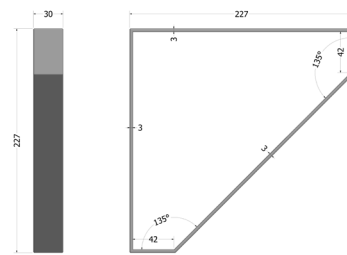

Polygon shelf bracket
(load 20 kg each
with 22 cm deep shelf)

**N.B.: montando il
supporto reggimensola
capovolto, è possibile
montare la mensola P.31**

Note: by mounting the
shelf support upside
down, it is possible to use
the 31 cm deep shelf