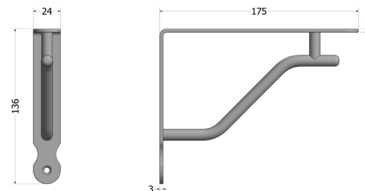

confezione da 2 pezzi
nichel satinato cadauno
cromo cadauno

pack of 2 pieces
satin nickel (each)
chrome (each)

08610437
08610438

Reggimensola Country
(portata 10 kg cadauno
con mensola prof.31)

Country shelf bracket
(load 10 kg each
with 31 cm deep shelf)