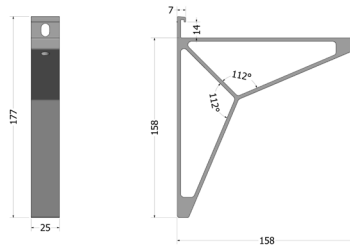

Accessori per mensole

ACCESSORI PER MENSOLE

SHELF ACCESSORIES

Reggimensola Tuck
(portata 15 kg cadauno
con mensola prof.31)

Tuck shelf bracket
(load 15 kg each
with 31 cm deep shelf)

CODICE / CODE No.

bianco cadauno
nero cadauno

white (each)
black (each)

08610360
08610350

Reggimensola Heron
(portata 20 kg cadauno
con mensola prof.31)

Heron shelf bracket
(load 20 kg each
with 31 cm deep shelf)

bianco cadauno
nero cadauno
grigio selce cadauno
silver dark cadauno

white (each)
black (each)
flint grey (each)
dark silver (each)

08610420W
08610420N
08610420G
08610420S

Reggimensola Edge
(portata 20 kg cadauno
con mensola prof.22)

Edge shelf bracket
(load 20 kg each
with 22 cm deep shelf)