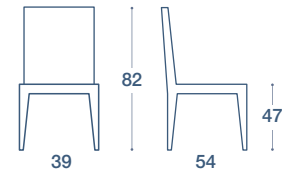

CHIR

SEDIA E SGABELLO / CHAIR AND STOOL

METALLO
METALLO
CUOIO

SEDIA "CHIR", STRUTTURA IN METALLO CROMATO O VERNICIATO OPACO, SEDUTA RIVESTITA IN CUOIO RIGENERATO

"CHIR" CHAIR, STRUCTURE IN CHROME-PLATED MATT PAINTED METAL, UPHOLSTERED SEAT IN REGENERATED LEATHER