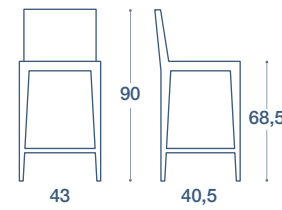

CHIR

SEDIA E SGABELLO / CHAIR AND STOOL

METALLO
METALLO
CUOIO

SEDIA "CHIR", STRUTTURA IN METALLO CROMATO O VERNICIATO OPACO, SEDUTA RIVESTITA IN CUOIO RIGENERATO

"CHIR" CHAIR, STRUCTURE IN CHROME-PLATED MATT PAINTED METAL, UPHOLSTERED SEAT IN REGENERATED LEATHER