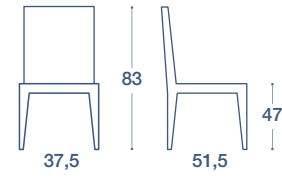

FIED

SEDIA E SGABELLO / CHAIR AND STOOL

SEDIA "FIED"
STRUTTURA IN METALLO CROMATO
O VERNICIATO BUCCIATO, SEDUTA
E SCHIENALE RIVESTITI IN CUOIO
RIGENERATO

"FIED" CHAIR
STRUCTURE IN CHROME-PLATED OR TEXTURED
PAINTED METAL, SEAT AND BACKREST
UPHOLSTERED IN REGENERATED LEATHER