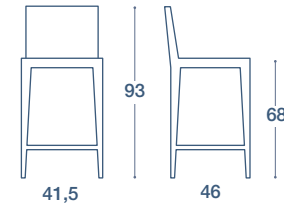

FIED

SEDIA E SGABELLO / CHAIR AND STOOL

SEDIA "FIED"
STRUTTURA IN METALLO CROMATO
O VERNICIATO BUCCIATO, SEDUTA
E SCHIENALE RIVESTITI IN CUOIO
RIGENERATO

"FIED" CHAIR
STRUCTURE IN CHROME-PLATED OR TEXTURED
PAINTED METAL, SEAT AND BACKREST
UPHOLSTERED IN REGENERATED LEATHER