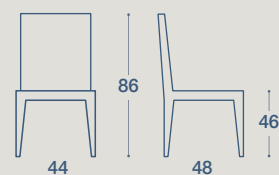

# GIVRE

SEDIA E SGABELLO / CHAIR AND STOOL

SEDIA "GIVRE"

STRUTTURA IN LEGNO MASSELLO TINTO,  
SEDUTA IN LEGNO O IMBOTTITA IN ECOPELLE

"GIVRE" CHAIR

STRUCTURE IN STAINED SOLID WOOD,  
PADDED SEAT IN ECO-LEATHER, WOODEN OR PADDED SEAT  
IN ECO-LEATHER