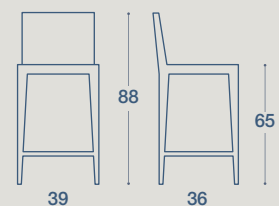

SGABELLO "GIVRE"

STRUTTURA IN LEGNO MASSELLO TINTO,
SEDUTA IN LEGNO O IMBOTTITA IN ECOPELLE

"GIVRE" CHAIR

STRUCTURE IN STAINED SOLID WOOD,
WOODEN OR PADDED
SEAT IN ECO-LEATHER