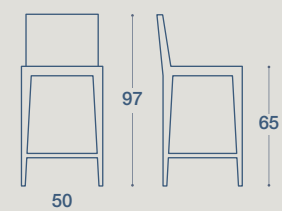

METALLO

CUOIO

GUAPA S

SEDIA E SGABELLO / CHAIR AND STOOL

SEDIA "GUAPA S"
STRUTTURA IN METALLO, CROMATO O VERNICIATO,
SCocca RIVESTITA IN CUOIO TK

"GUAPA S" CHAIR
STRUCTURE IN METAL, CHROMED OR PAINTED,
BODY COVERED WITH TK LEATHER

SGABELLO "GUAPA S"
STRUTTURA METALLO, CROMATO O VERNICIATO,
SCocca RIVESTITA IN CUOIO TK

"GUAPA S" STOOL
STRUCTURE IN METAL, CHROMED OR PAINTED,
BODY COVERED WITH TK LEATHER

FINITURE STRUTTURA

STRUCTURE FINISHES