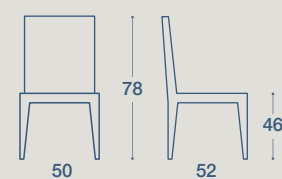

METALLO

CUOIO

GUAPA S

SEDIA E SGABELLO / CHAIR AND STOOL

SEDIA "GUAPA S"
STRUTTURA IN METALLO, CROMATO O VERNICIATO,
SCocca RIVESTITA IN CUOIO TK

"GUAPA S" CHAIR
STRUCTURE IN METAL, CHROMED OR PAINTED,
BODY COVERED WITH TK LEATHER

SGABELLO "GUAPA S"
STRUTTURA METALLO, CROMATO O VERNICIATO,
SCocca RIVESTITA IN CUOIO TK

"GUAPA S" STOOL
STRUCTURE IN METAL, CHROMED OR PAINTED,
BODY COVERED WITH TK LEATHER

FINITURE STRUTTURA

STRUCTURE FINISHES