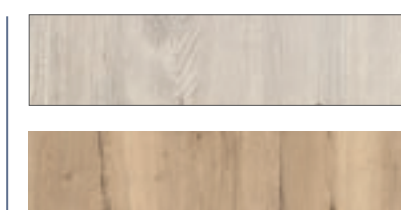

SGABELLO "LOTO" STRUTTURA IN LEGNO MASSELLO, CON SEDUTA IN MELAMINICO EFFETTO LEGNO NELLE FINITURE COME ANTA

"LOTO" STOOL, STRUCTURE IN SOLID WOOD, WITH SEAT IN WOOD-EFFECT MELAMINE WITH FINISH TO MATCH DOORS

STRUTTURA FRASSINO TINTO, FINITURE SEDUTA MELAMINICO EFFETTO LEGNO

STAINED ASH FRAMEWORK PAINTED WOOD-LOOK MELAMINE SEAT

\* **CREO** Da abbinare alle finiture del modello Kyra Vintage  
To be combined with finishes on Kyra Vintage model