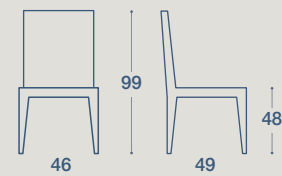

# MIEN

SEDIA E SGABELLO / CHAIR AND STOOL

SEDIA "MIEN"

STRUTTURA IN LEGNO MASSELLO LACCATO OPACO,  
SEDUTA E SCHIENALE IMBOTTITI IN ECOPELLE

"MIEN" CHAIR

STRUCTURE IN MATT LACQUERED SOLID WOOD,  
PADDED SEAT AND BACKREST IN ECO-LEATHER