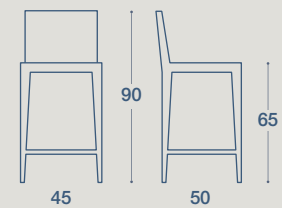

SGABELLO "MIEN"

STRUTTURA IN LEGNO MASSELLO LACCATO OPACO,
SEDUTA E SCHIENALE IMBOTTITI IN ECOPELLE

"MIEN" STOOL

STRUCTURE IN MATT LACQUERED SOLID WOOD,
PADDED SEAT AND BACKREST IN ECO-LEATHER