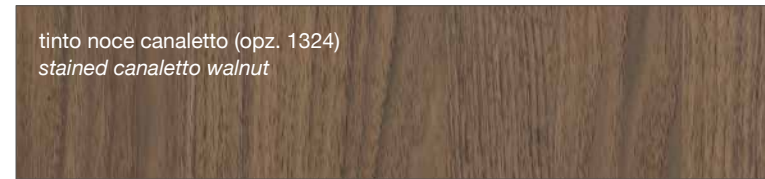

# FINITURE IMPIALLACCIATO

VENEERED FINISHES

FINITURE MODELLI LUBE / LUBE KITCHENS FINISHES

CLOVER  
CREATIVA  
LUNA  
OLTRE  
PROVENZA

FINITURE MODELLI CREO / CREO KITCHENS FINISHES

AUREA  
CONTEMPO

**LUBE** CLOVER