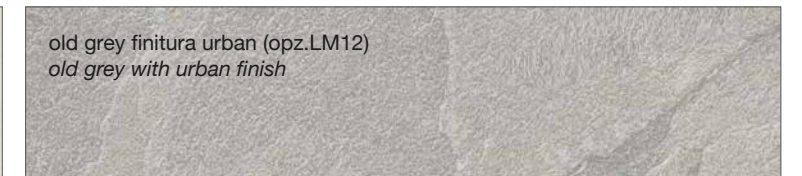

esterel finitura wraky (opz.811)  
esterel with wraky finish

FINITURA URBAN  
URBAN FINISH

old white finitura urban (opz.LM11)  
old white with urban finish

old grey finitura urban (opz.LM12)  
old grey with urban finish