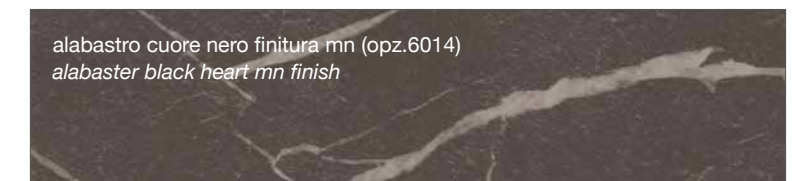

calacatta cuore bianco finitura mn (opz.6019)
calacatta white heart mn finish

alabastro cuore nero finitura mn (opz.6014)
alabaster black heart mn finish