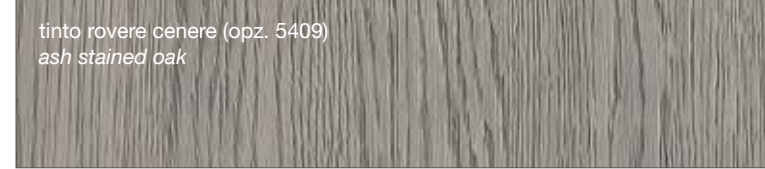

# FINITURE IMPIALLACCIATO

VENEERED FINISHES

FINITURE MODELLI LUBE / LUBE KITCHENS FINISHES

CLOVER  
CREATIVA  
LUNA  
OLTRE  
PROVENZA

FINITURE MODELLI CREO / CREO KITCHENS FINISHES

AUREA  
CONTEMPO

**LUBE** CLOVER