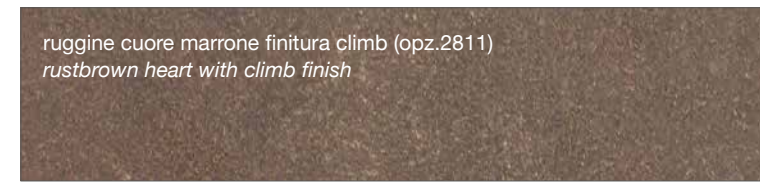

## FINITURA SMART

SMART FINISH

marmo baron (opz.9632)  
baron marble

## FINITURA COME DECORATIVO UTILIZZATO NEI TOP STRATIFICATO HPL

FINISH AS DECORATION USED IN THE LAYERED HPL TOP

ruggine cuore marrone finitura climb (opz.2811)  
rustbrown heart with climb finish

grigio cemento cuore nero finitura climb (opz.2810)  
cement grey black heart with climb finish