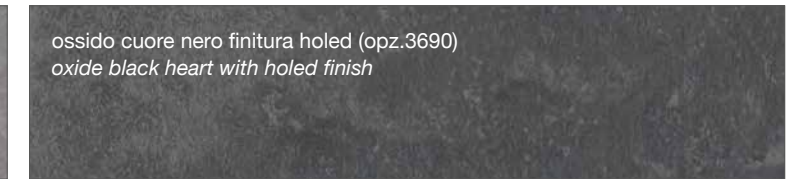

## FINITURA SMART

SMART FINISH

marmo baron (opz.9632)  
baron marble

## FINITURA COME DECORATIVO UTILIZZATO NEI TOP STRATIFICATO HPL

FINISH AS DECORATION USED IN THE LAYERED HPL TOP

ruggine cuore marrone finitura climb (opz.2811)  
rustbrown heart with climb finish

grigio cemento cuore nero finitura climb (opz.2810)  
cement grey black heart with climb finish