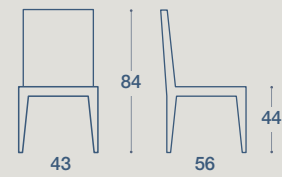

VADEN

SEDIA / CHAIR

SEDIA "VADEN"
STRUTTURA IN ALLUMINIO VERNICIATO
SCocca IN POLIPROPILENE CON O SENZA
RIVESTIMENTO IN CUIO RIGENERATO

"VADEN" CHAIR
PAINTED ALUMINUM STRUCTURE, BODY IN POLYPROPYLENE
WITH OR WITHOUT REGENERATED LEATHER UPHOLSTERY