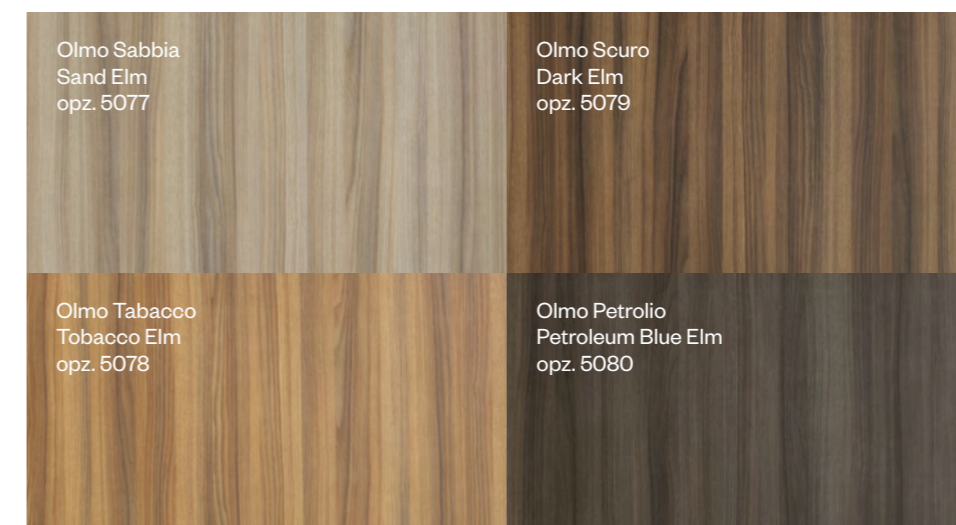

Ante effetto legno postformate - 4 lati, SP 22

Doors with wood effect post-formed on 4 sides, 22 mm thick