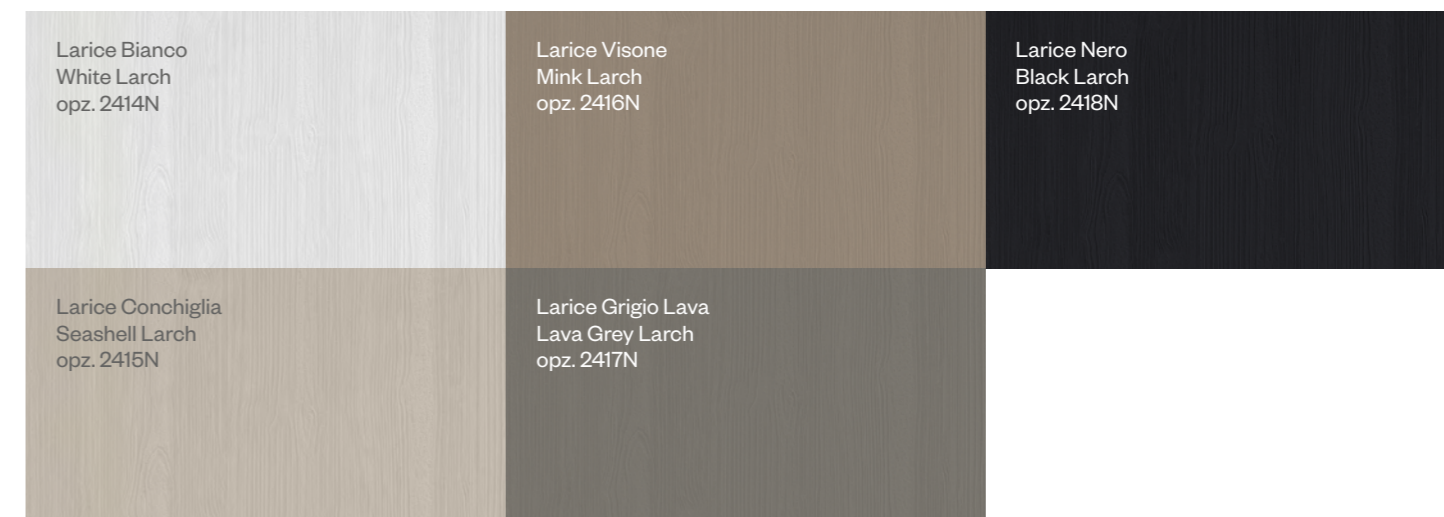

Ante effetto legno materico postformate - 4 lati, SP 22

Doors with textured wood effect post-formed on 4 sides, 22 mm thick