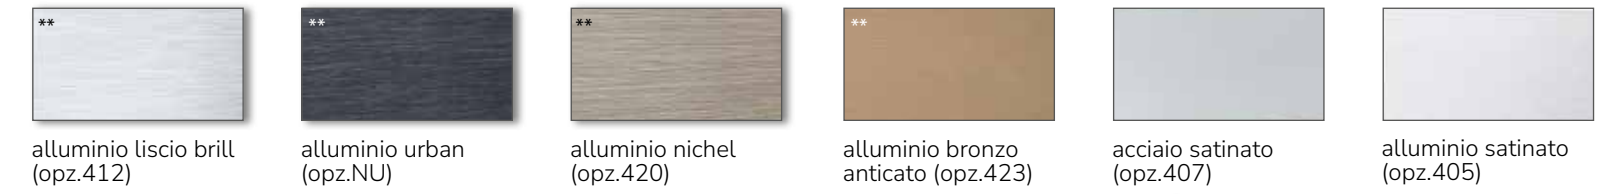

FINITURE ZOCCOLI E GOLE IN ALLUMINIO

ALUMINIUM FINISHES FOR PLINTHS AND FINGER RAILS

Finiture disponibili solo per zoccoli e non per gole.
Finishes available only for plinths and not for finger rails.