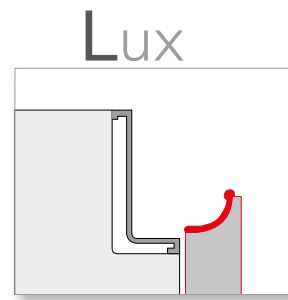

Lux
* ANTA CON
PROFILO CURVO
(OPZ. P+C+COD. COLORE)
DOOR WITH CURVED