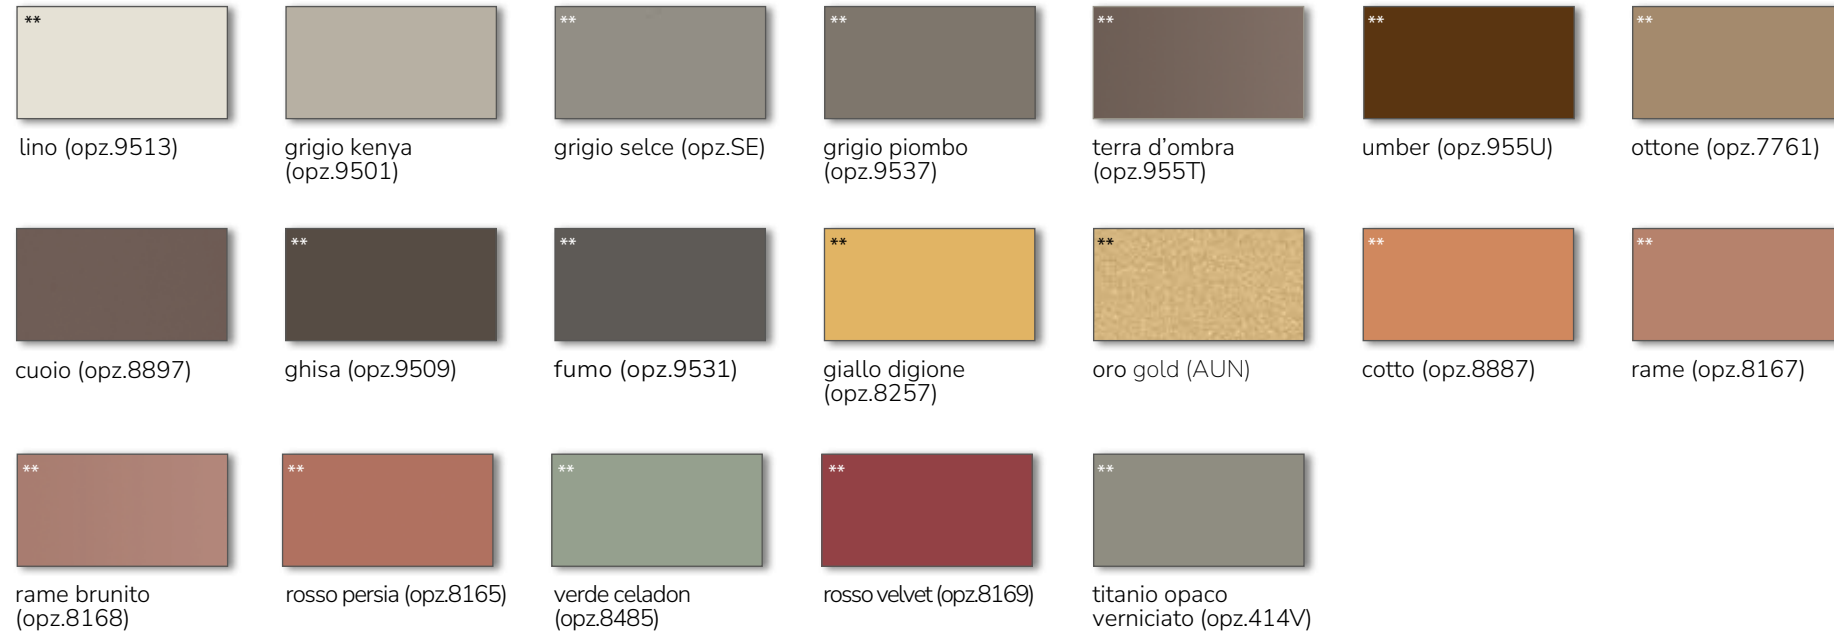

COLORI CALDI OPACHI SOFT SOFT MATT HOT COLOURS