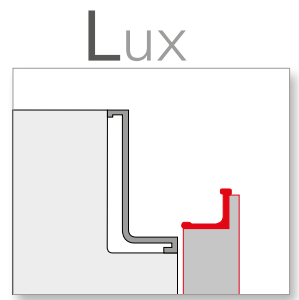

Lux
* ANTA CON
PROFILO CURVO
(OPZ. P+C+COD. COLORE)
DOOR WITH CURVED

Lux
* ANTA CON
PROFILO AD "L"
(OPZ. P+L+COD. COLORE)
DOOR WITH "L" SHAPED