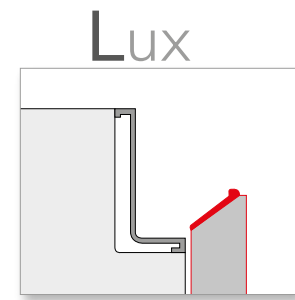

Lux
* ANTA CON
PROFILO AD "L"
(OPZ. P+L+COD. COLORE)
DOOR WITH "L" SHAPED

Lux
* ANTA CON
PROFILO INCLINATO
(OPZ. P+I+COD. COLORE)
DOOR WITH INCLINED
PROFILE

ATTENZIONE
* Disponibili solo per Lube
Available only for Lube