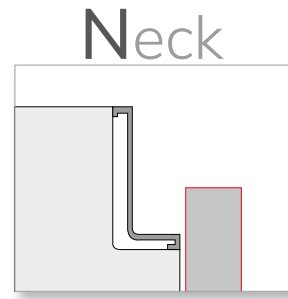

FINITURE GOLE E ZOCCOLI H13

FINISHES FOR PLINTHS H13 AND FINGER RAILS

** Disponibile anche H6
H6 also available

Neck
ANTA SQUADRATA
SENZA PROFILO
SQUARED DOOR WITHOUT
PROFILE