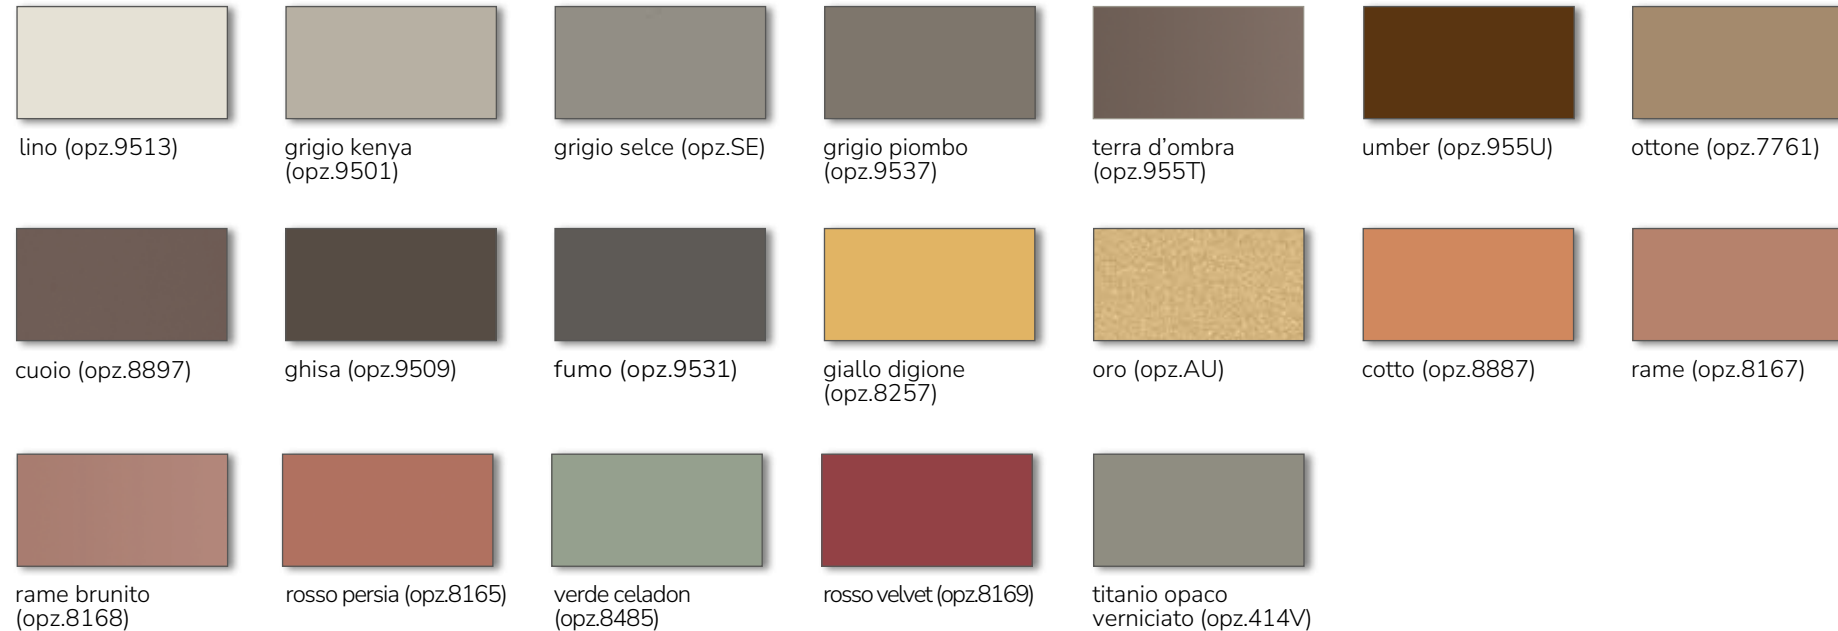

COLORI CALDI OPACHI SOFT SOFT MATT HOT COLOURS