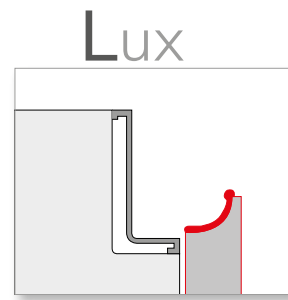

*** ANTA CON
PROFILO CURVO**
(OPZ.P+C+COD.COLORE)
DOOR WITH CURVED